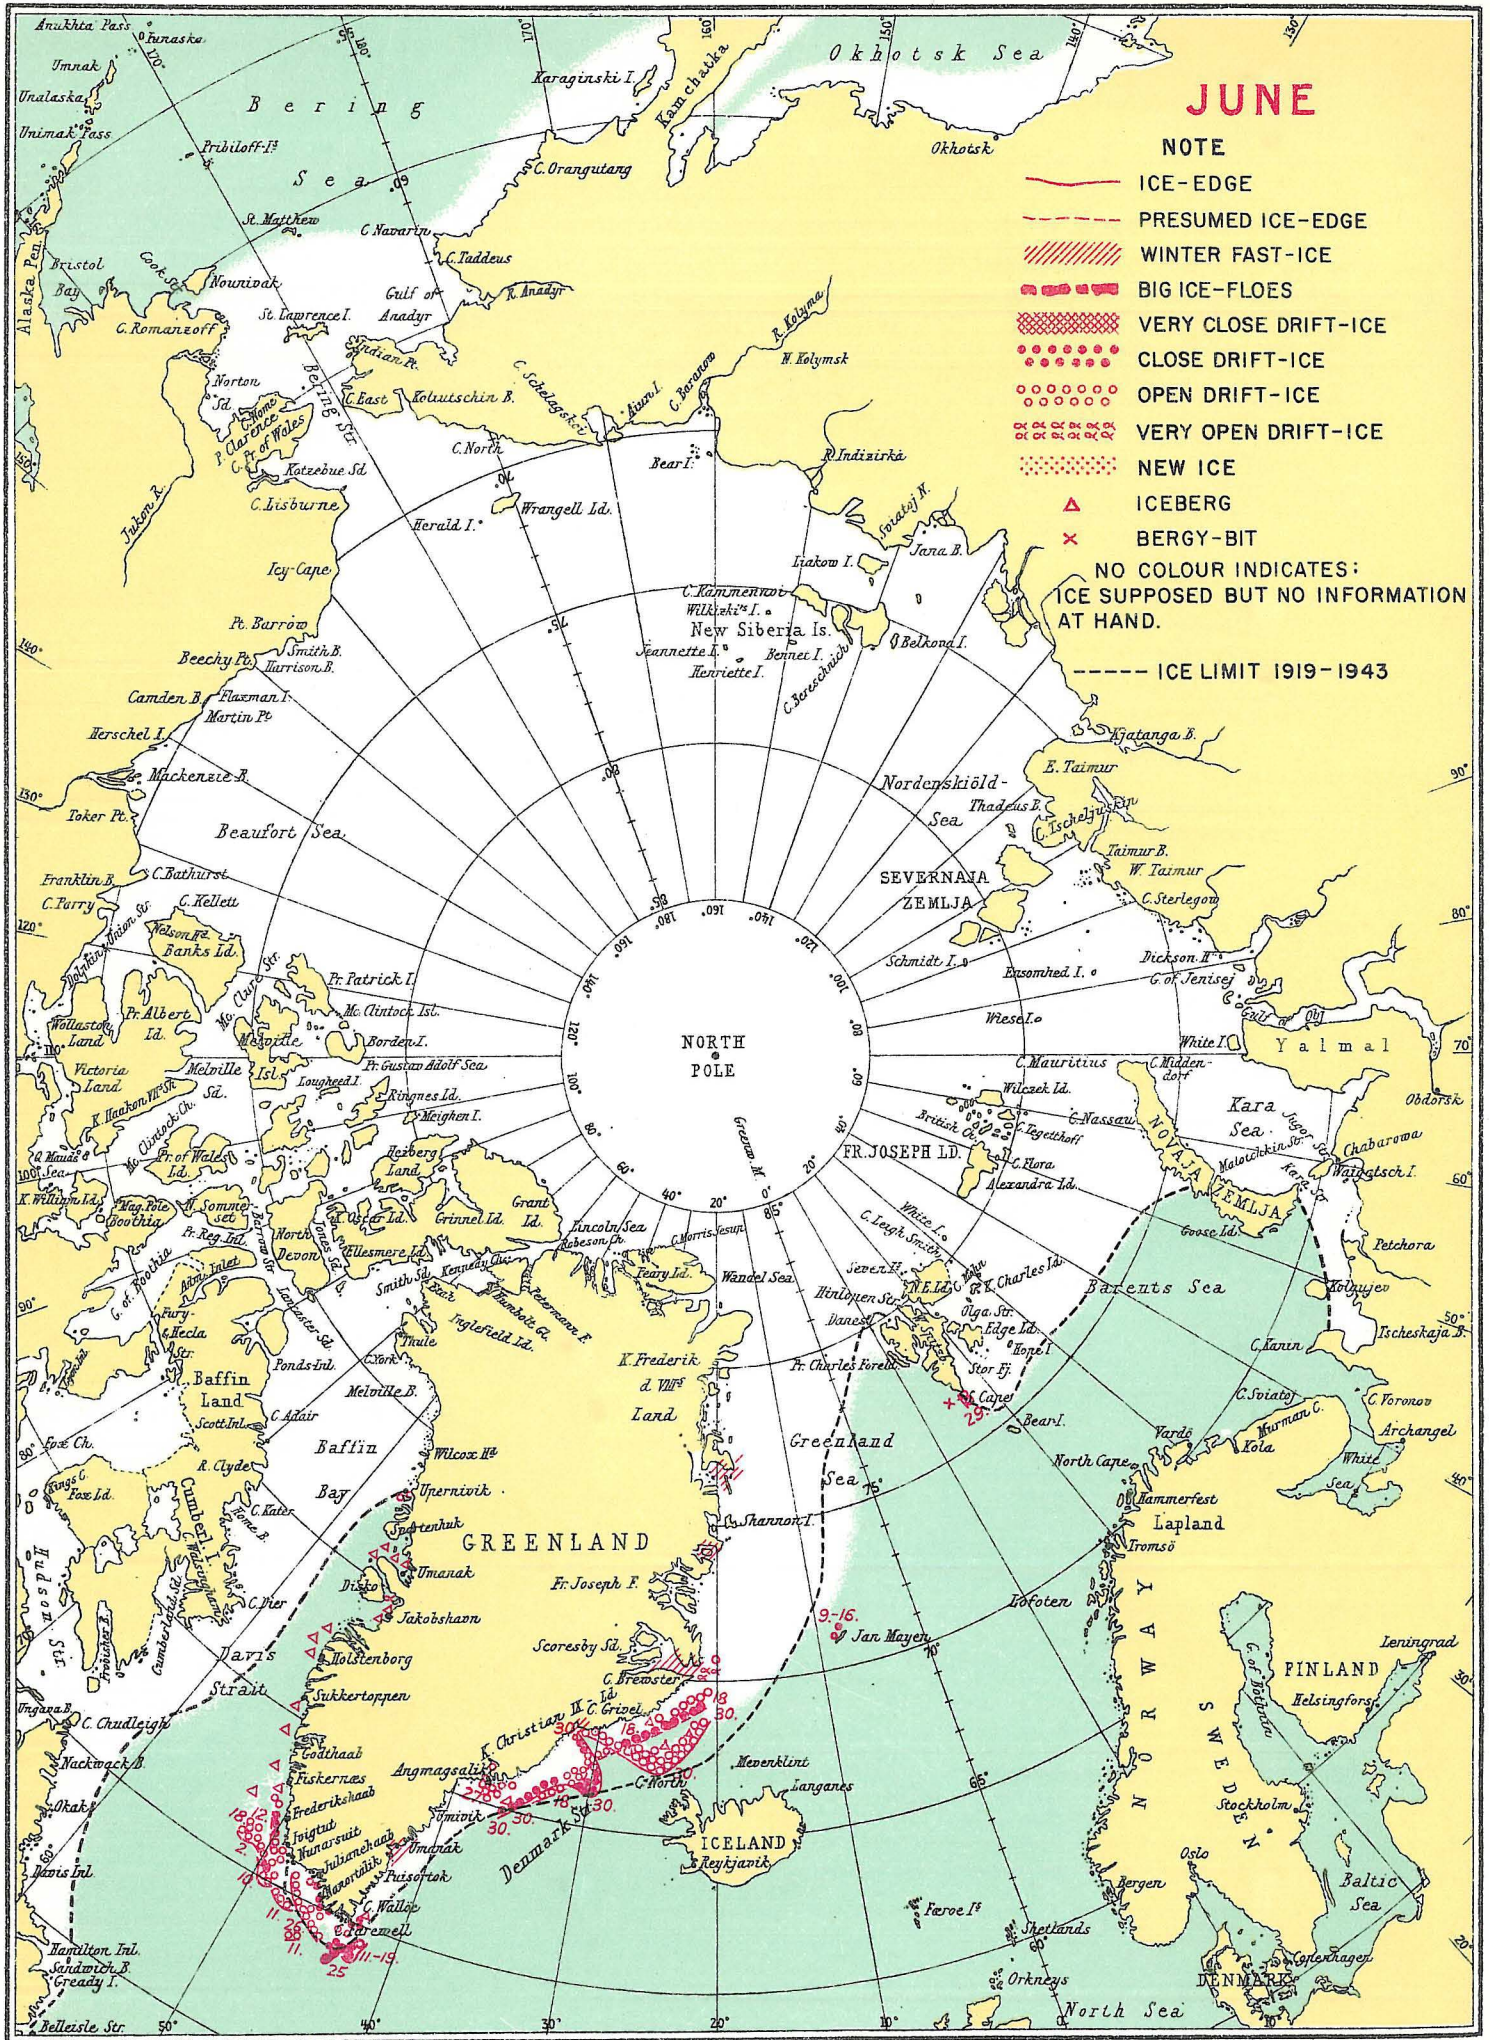

INFORMATION RECEIVED CONCERNING THE ICE, 1954.

JUNE

NOTE

- ICE-EDGE
- - - PRESUMED ICE-EDGE
- //// WINTER FAST-ICE
- BIG ICE-FLOES
- ▨ VERY CLOSE DRIFT-ICE
- CLOSE DRIFT-ICE
- OPEN DRIFT-ICE
- ⊠ VERY OPEN DRIFT-ICE
- ⋄ NEW ICE

- ▲ ICEBERG
- × BERGY-BIT

NO COLOUR INDICATES:
ICE SUPPOSED BUT NO INFORMATION
AT HAND.

- - - - ICE LIMIT 1919-1943