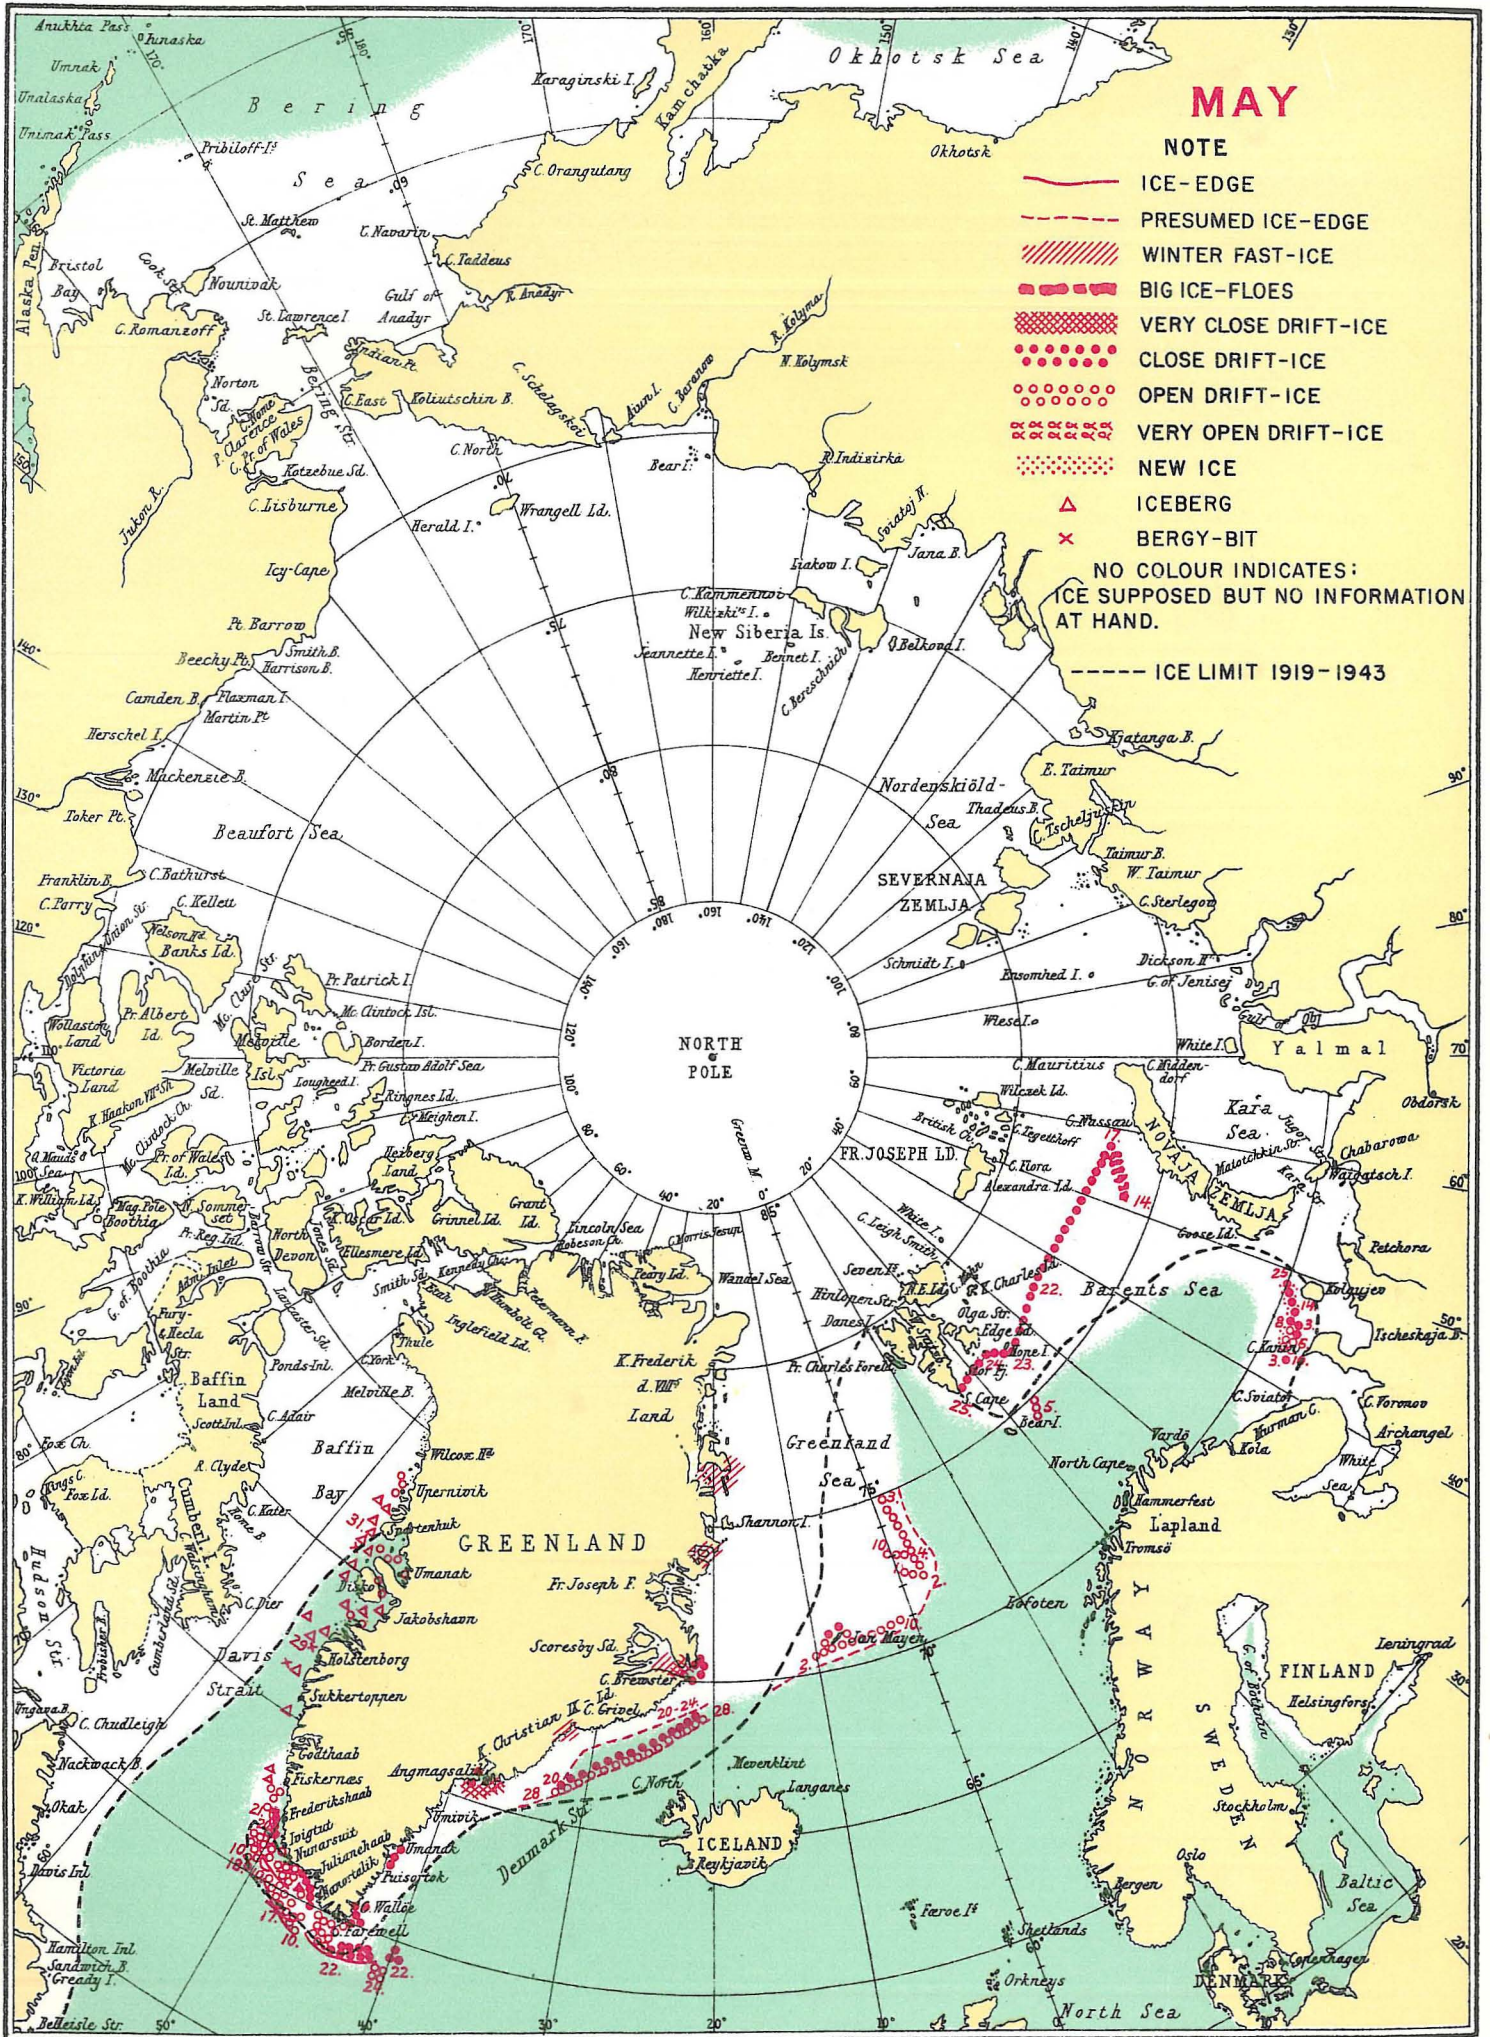

INFORMATION RECEIVED CONCERNING THE ICE, 1954.

MAY

NOTE

- ICE-EDGE
 - - - PRESUMED ICE-EDGE
 - //// WINTER FAST-ICE
 - ■ ■ ■ BIG ICE-FLOES
 - ▨ ▨ ▨ ▨ VERY CLOSE DRIFT-ICE
 - ● ● ● CLOSE DRIFT-ICE
 - ○ ○ ○ OPEN DRIFT-ICE
 - ○ ○ ○ VERY OPEN DRIFT-ICE
 - ● ● ● NEW ICE
 - △ ICEBERG
 - × BERGY-BIT
- NO COLOUR INDICATES:
ICE SUPPOSED BUT NO INFORMATION
AT HAND.

----- ICE LIMIT 1919-1943