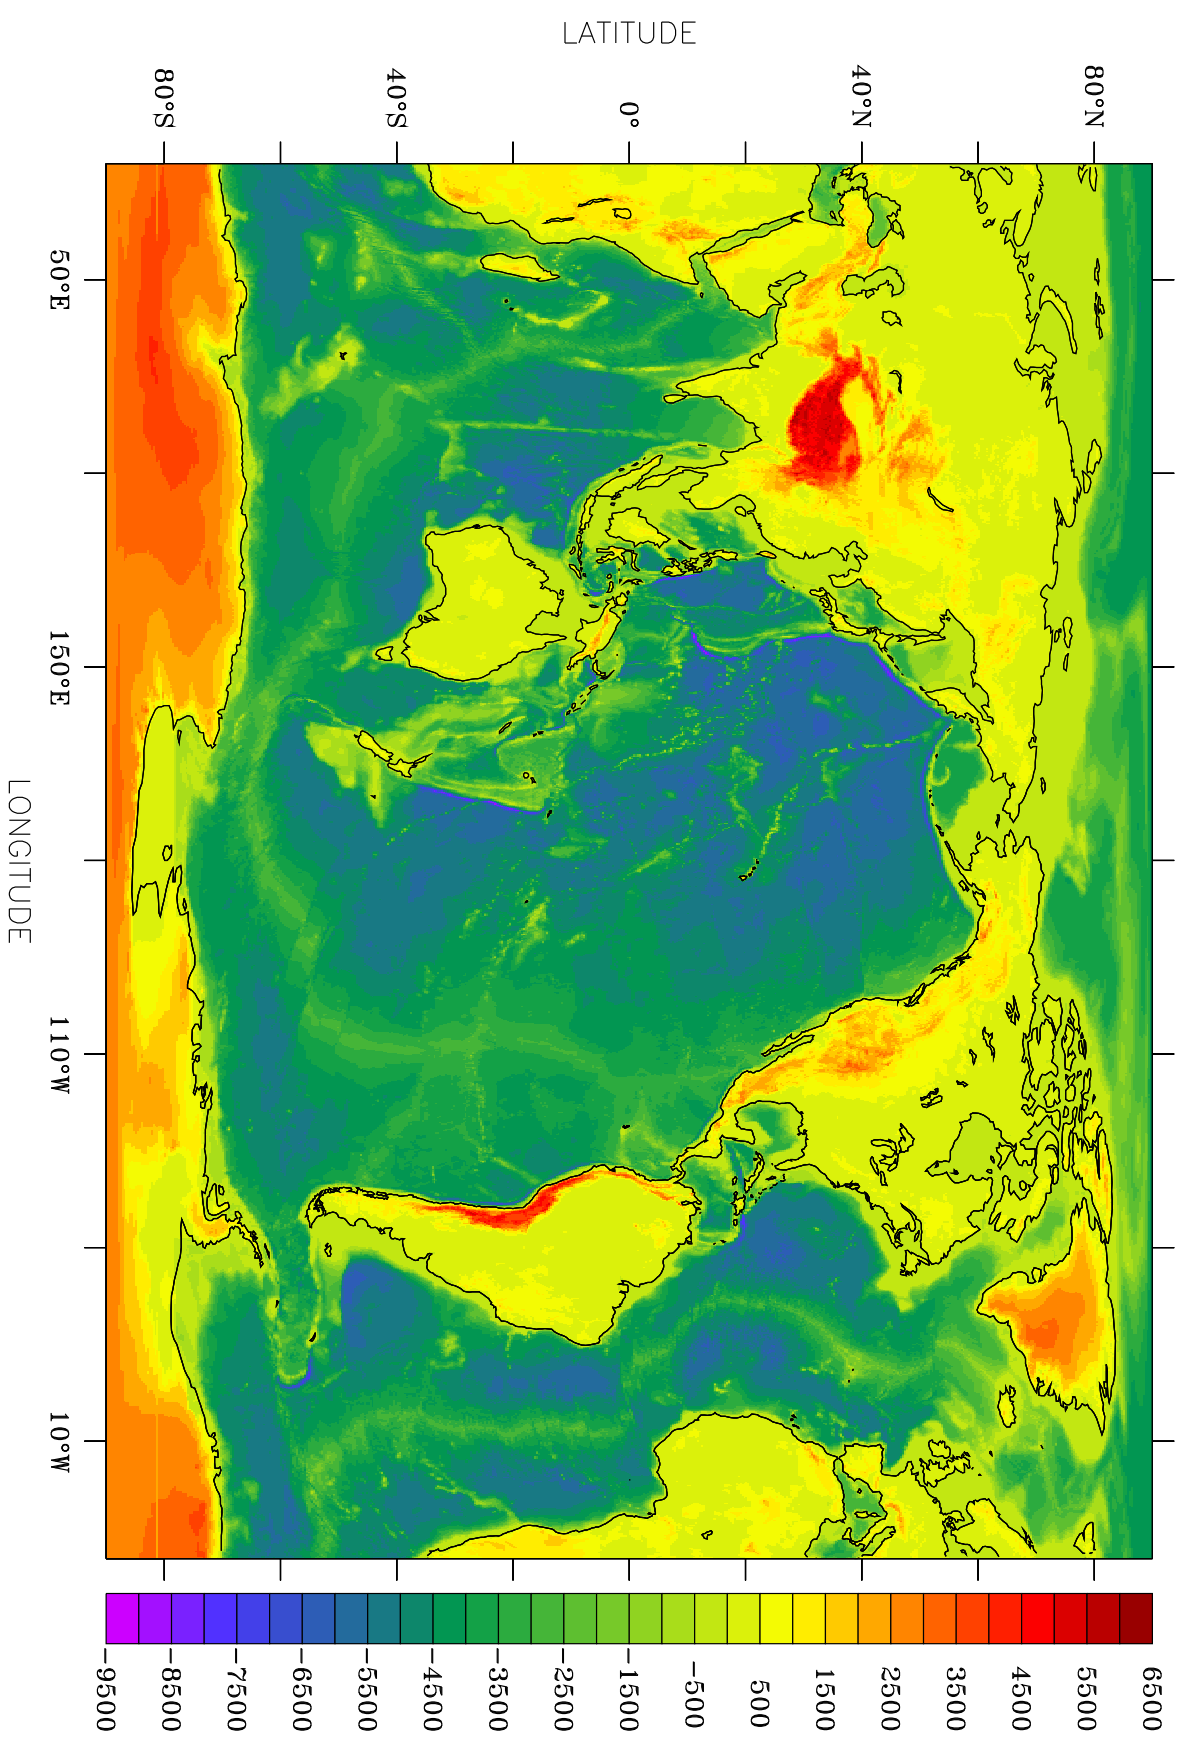

DATA SET: etopo20

RELIEF OF THE SURFACE OF THE EARTH (METERS)