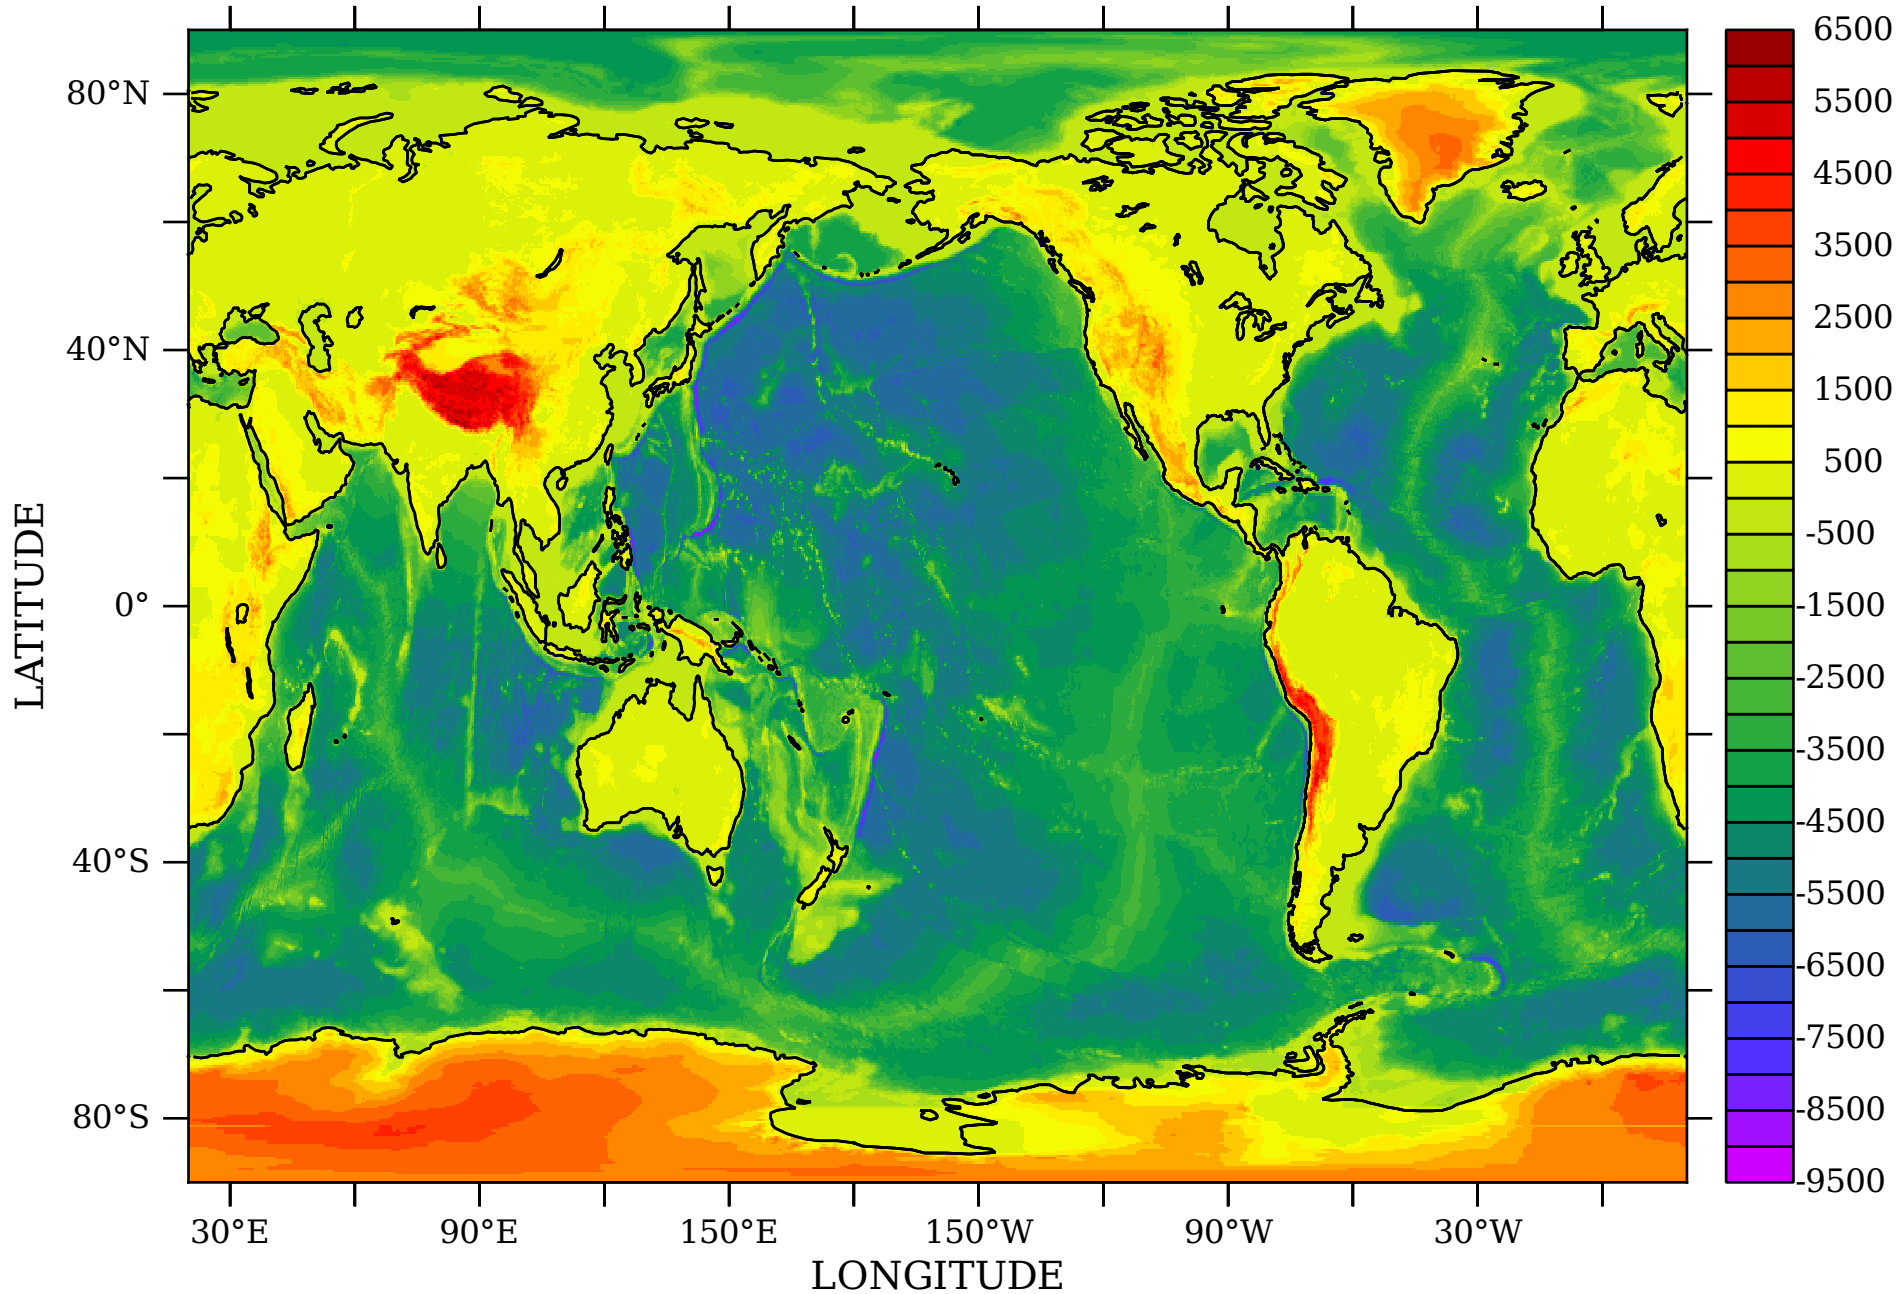

DATA SET: etopo20

RELIEF OF THE SURFACE OF THE EARTH (METERS)