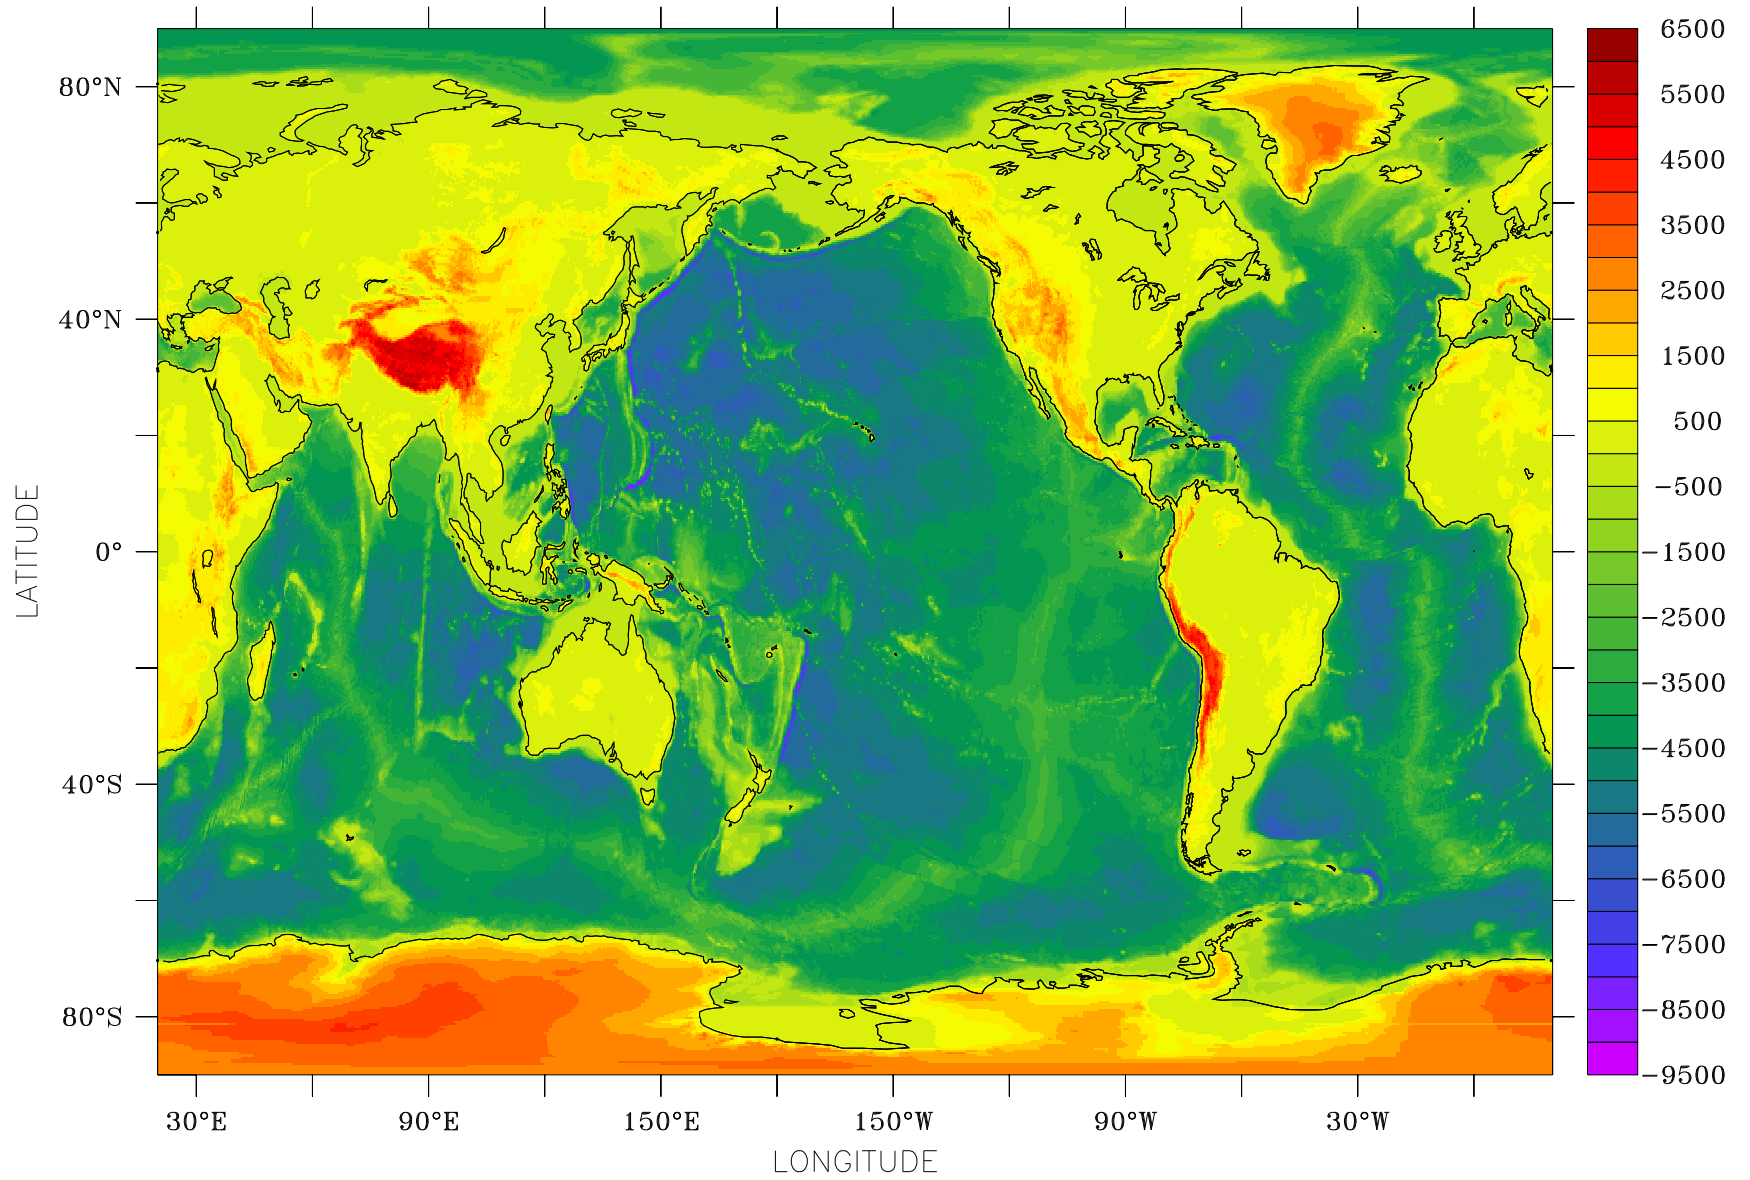

DATA SET: etopo20

RELIEF OF THE SURFACE OF THE EARTH (METERS)