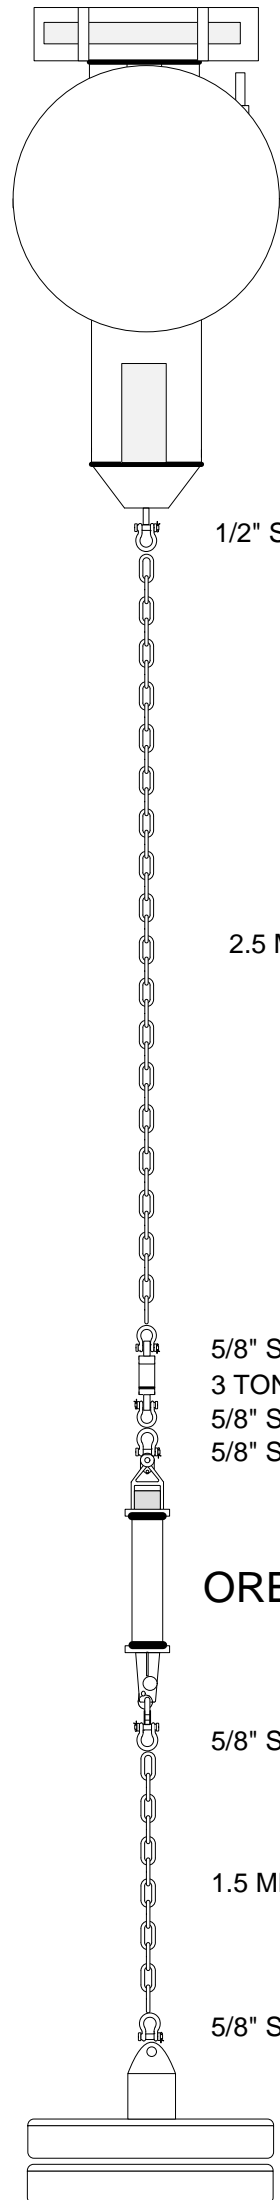

35 METERS

TAPS-8

ARGOS BEACON

40" SYNTACTIC FLOAT

2 ea. TAPS-8 BATTERY PACK

1/2" SAS

2.5 METER CHAIN

5/8" SAS  
3 TON SWIVEL  
5/8" SAS  
5/8" SAS

ORE 8242 RELEASE

5/8" SAS

1.5 METER CHAIN

5/8" SAS

1600 POUND ANCHOR

INSTRUMENT	DEPTH M	SERIAL NO.
TAPS-8	35	
BOTTOM	42	
 <b>NOAA-PMEL-FOCI</b> 7600 Sandpoint Way NE Seattle, Wa. 98115 (206) 526-6175		
<b>MOORING:</b>	12CKT-2A	
<b>LOCATION:</b>		
<b>DRAWN BY:</b>	<b>Rick Miller</b>	<b>DATE:</b> 9 MAY 2012
<b>APPROVED BY:</b>		<b>DATE:</b>