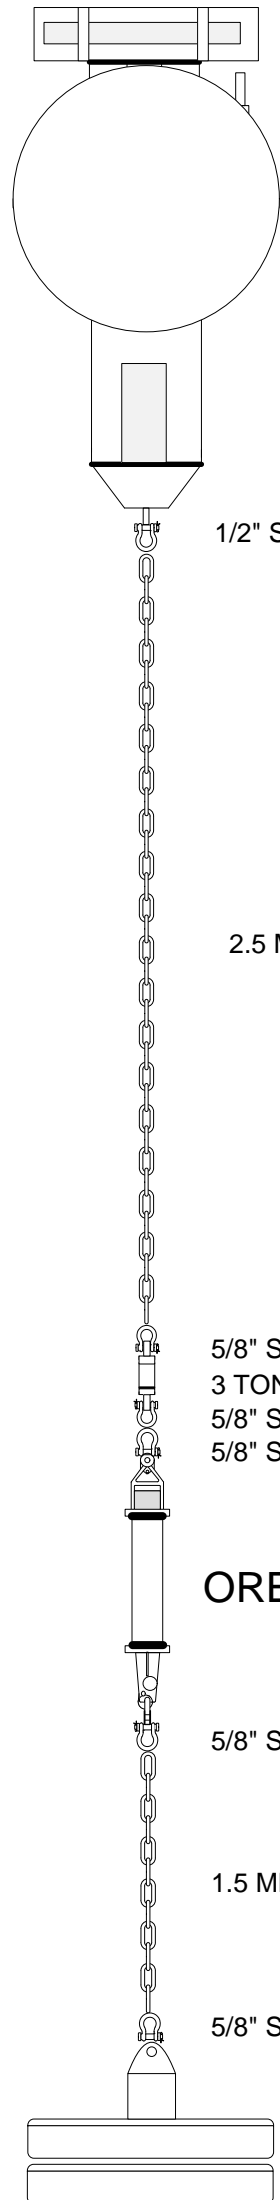

35 METERS

TAPS-8

ARGOS BEACON

40" SYNTACTIC FLOAT

2 ea. TAPS-8 BATTERY PACK

1/2" SAS

2.5 METER CHAIN

5/8" SAS
3 TON SWIVEL
5/8" SAS
5/8" SAS

ORE 8242 RELEASE

5/8" SAS

1.5 METER CHAIN

5/8" SAS

1600 POUND ANCHOR

INSTRUMENT	DEPTH M	SERIAL NO.
TAPS-8	35	
BOTTOM	42	
 NOAA-PMEL-FOCI 7600 Sandpoint Way NE Seattle, Wa. 98115 (206) 526-6175		
MOORING:	11CKT-2A	
LOCATION:		
DRAWN BY:	Rick Miller	DATE: 22 JULY 2011
APPROVED BY:		DATE: