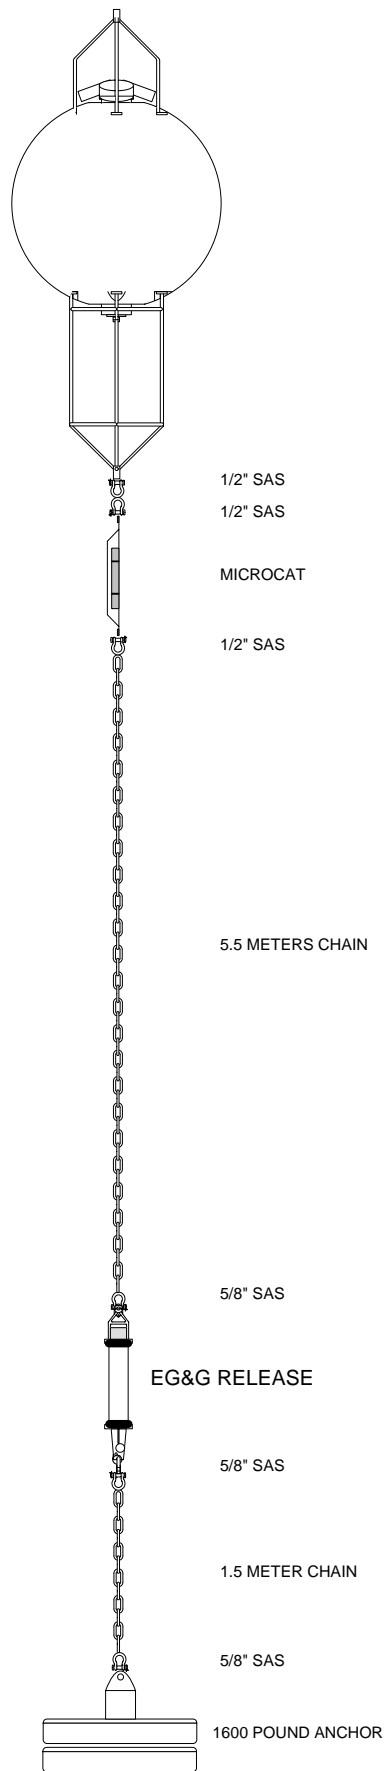

10 MAB, APPROXIMATELY  
(DEPENDENT ON CAGE LENGTH)

8 MAB

1/2" SAS  
1/2" SAS  
MICROCAT  
1/2" SAS

5.5 METERS CHAIN

5/8" SAS  
EG&G RELEASE

5/8" SAS  
1.5 METER CHAIN

5/8" SAS  
1600 POUND ANCHOR

75 KHZ ADCP

40" or 49" SYNTACTIC  
FOAM FLOAT

INSTRUMENT	DEPTH	SN
75 KHZ ADCP	10 MAB	
MICROCAT	8 MAB	
BOTTOM	VARIOUS	

**NOAA-PMEL-FOCI**

7600 Sandpoint Way NE  
Seattle, Wa. 98115  
(206) 526-6175

**MOORING:** 08AMP-1A, 2A, 3A, 4A

**LOCATION:**

**DRAWN BY:** Rick Miller

**DATE:** 20 DEC. 2007

**APPROVED BY:**

**DATE:**